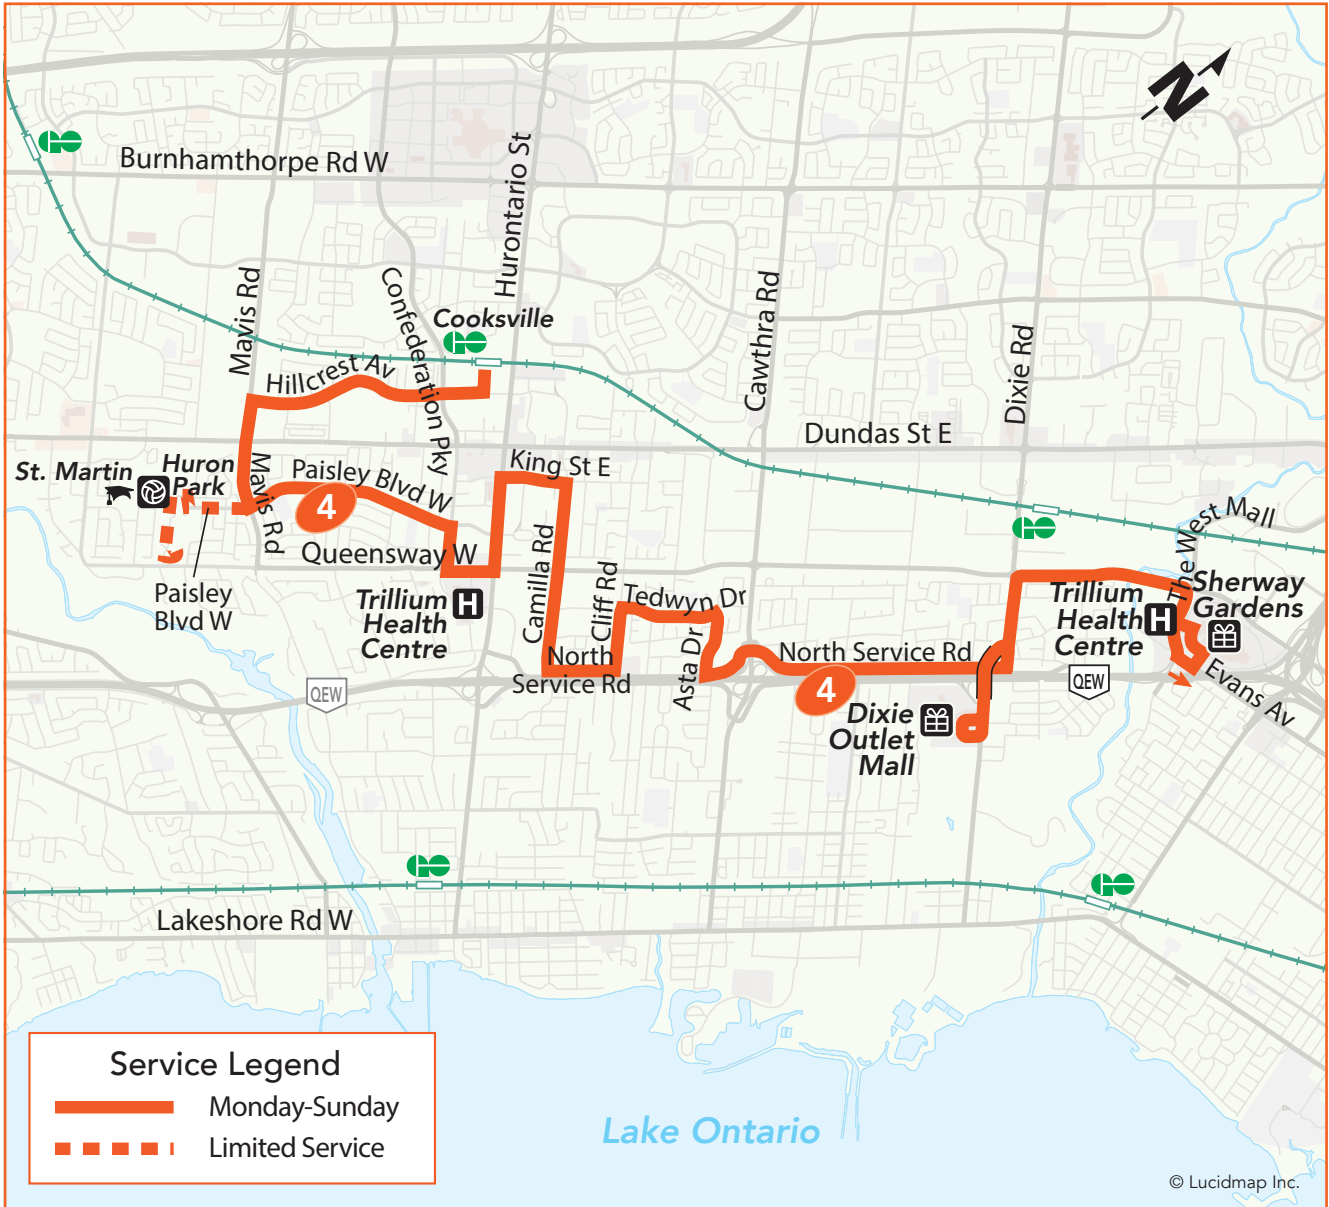

# North Service Road

**Local Route**  
**Monday to Sunday**

**Eastbound to Sherway Gardens**  
**Westbound to Cooksville GO Station**

## Legend

- |                                    |                    |                  |
|------------------------------------|--------------------|------------------|
| Terminal                           | TTC Subway Station | Library          |
| Transitway Station                 | GO Train Station   | Community Centre |
| High School, University or College | Hospital           | Shopping Centre  |