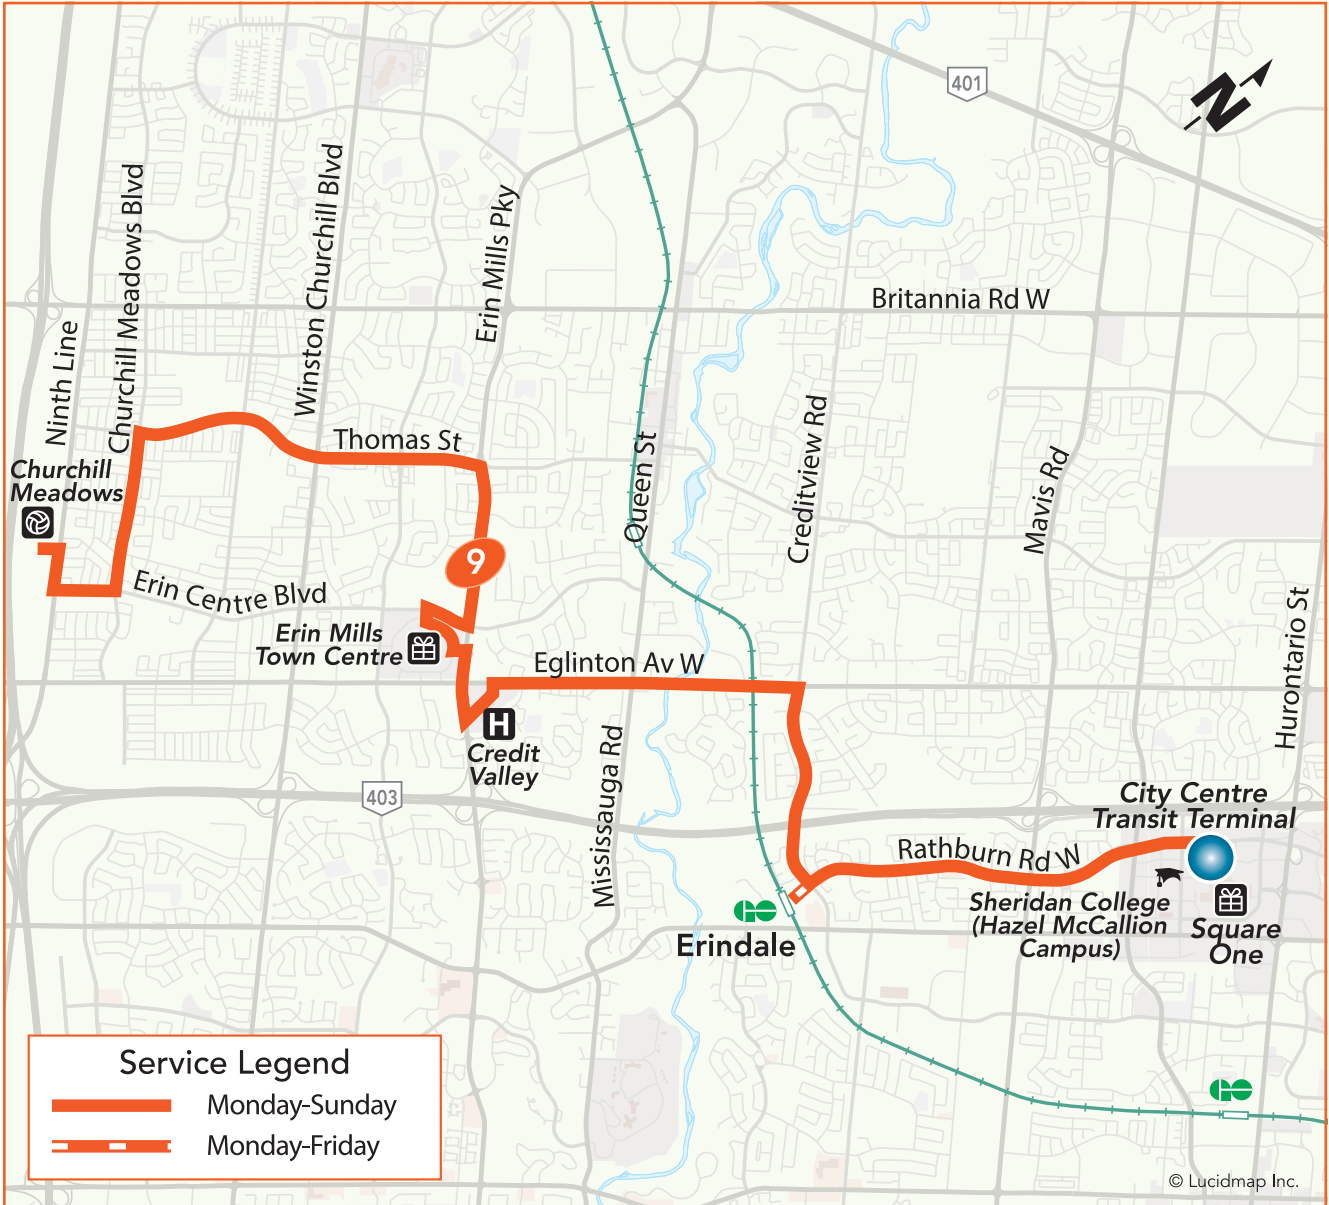

9

Rathburn

Local Route
Monday to Sunday

Eastbound to City Centre Transit Terminal
Westbound to Churchill Meadows Community Centre Terminal

Legend

- Terminal
- Transitway Station
- High School, University or College
- TTC Subway Station
- GO Train Station
- Hospital
- Library
- Community Centre
- Shopping Centre