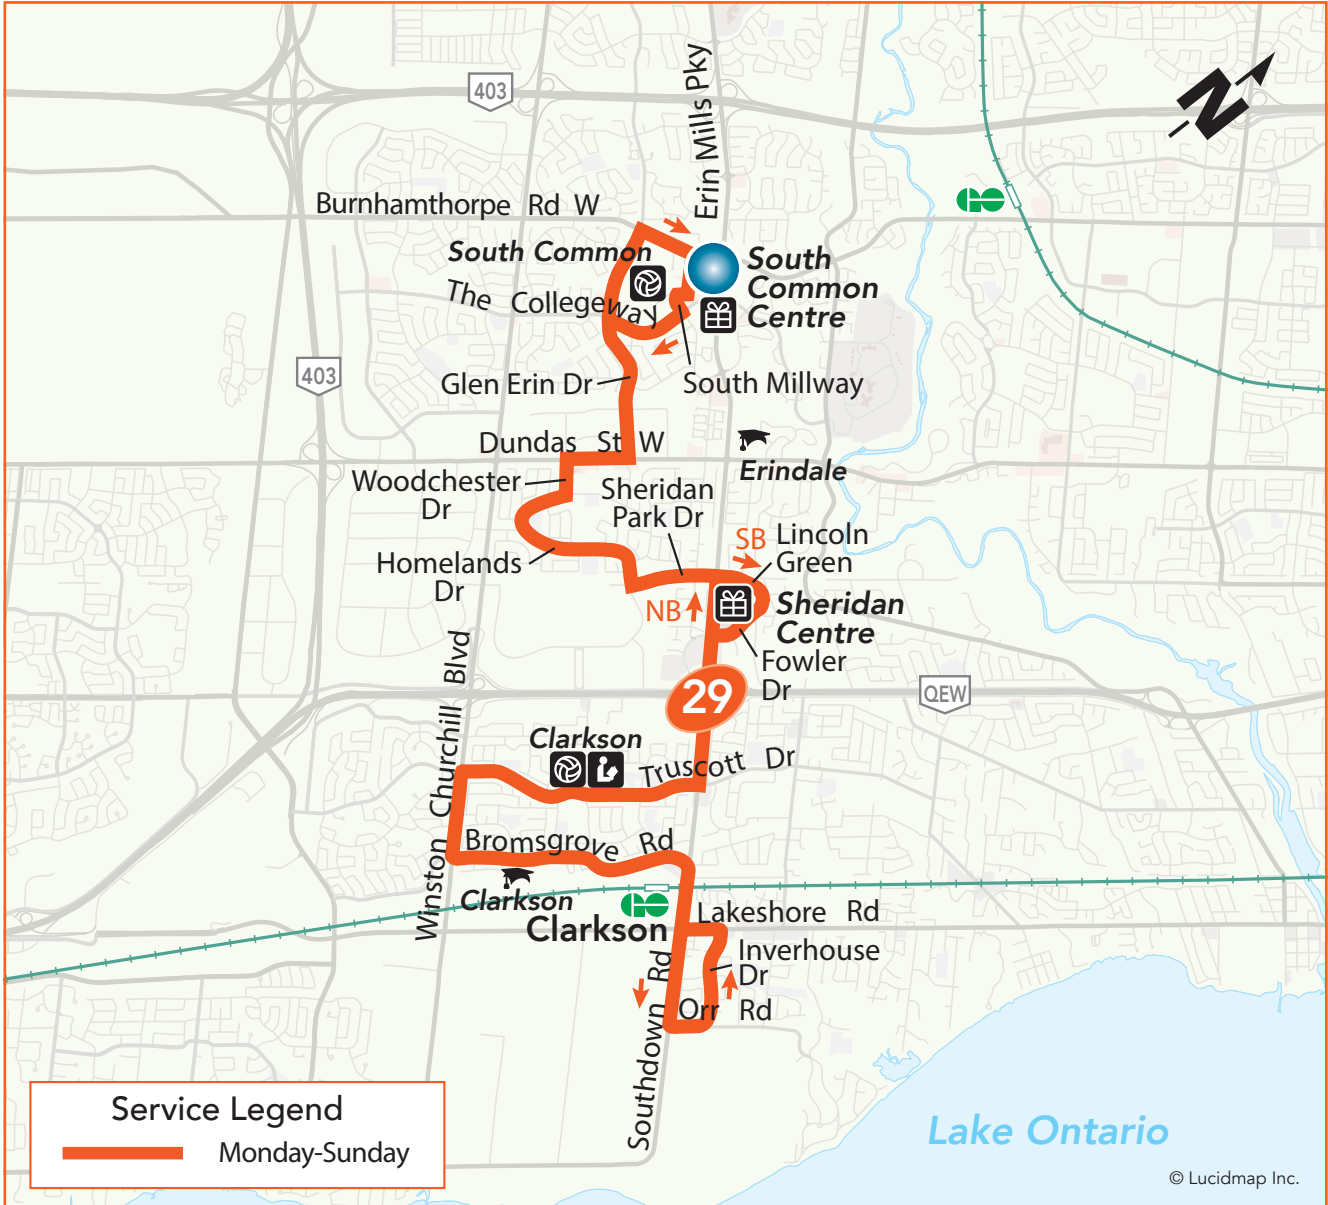

# 29

# Park Royal

**Local Route**  
**Monday to Sunday**

**Northbound** to South Common Centre  
**Southbound** to Clarkson GO Station

**Service Legend**  
 Monday-Sunday

## Legend

- |  |  |  |
|--|--|--|
|  Terminal                           |  TTC Subway Station |  Library          |
|  Transitway Station                 |  GO Train Station   |  Community Centre |
|  High School, University or College |  Hospital           |  Shopping Centre  |