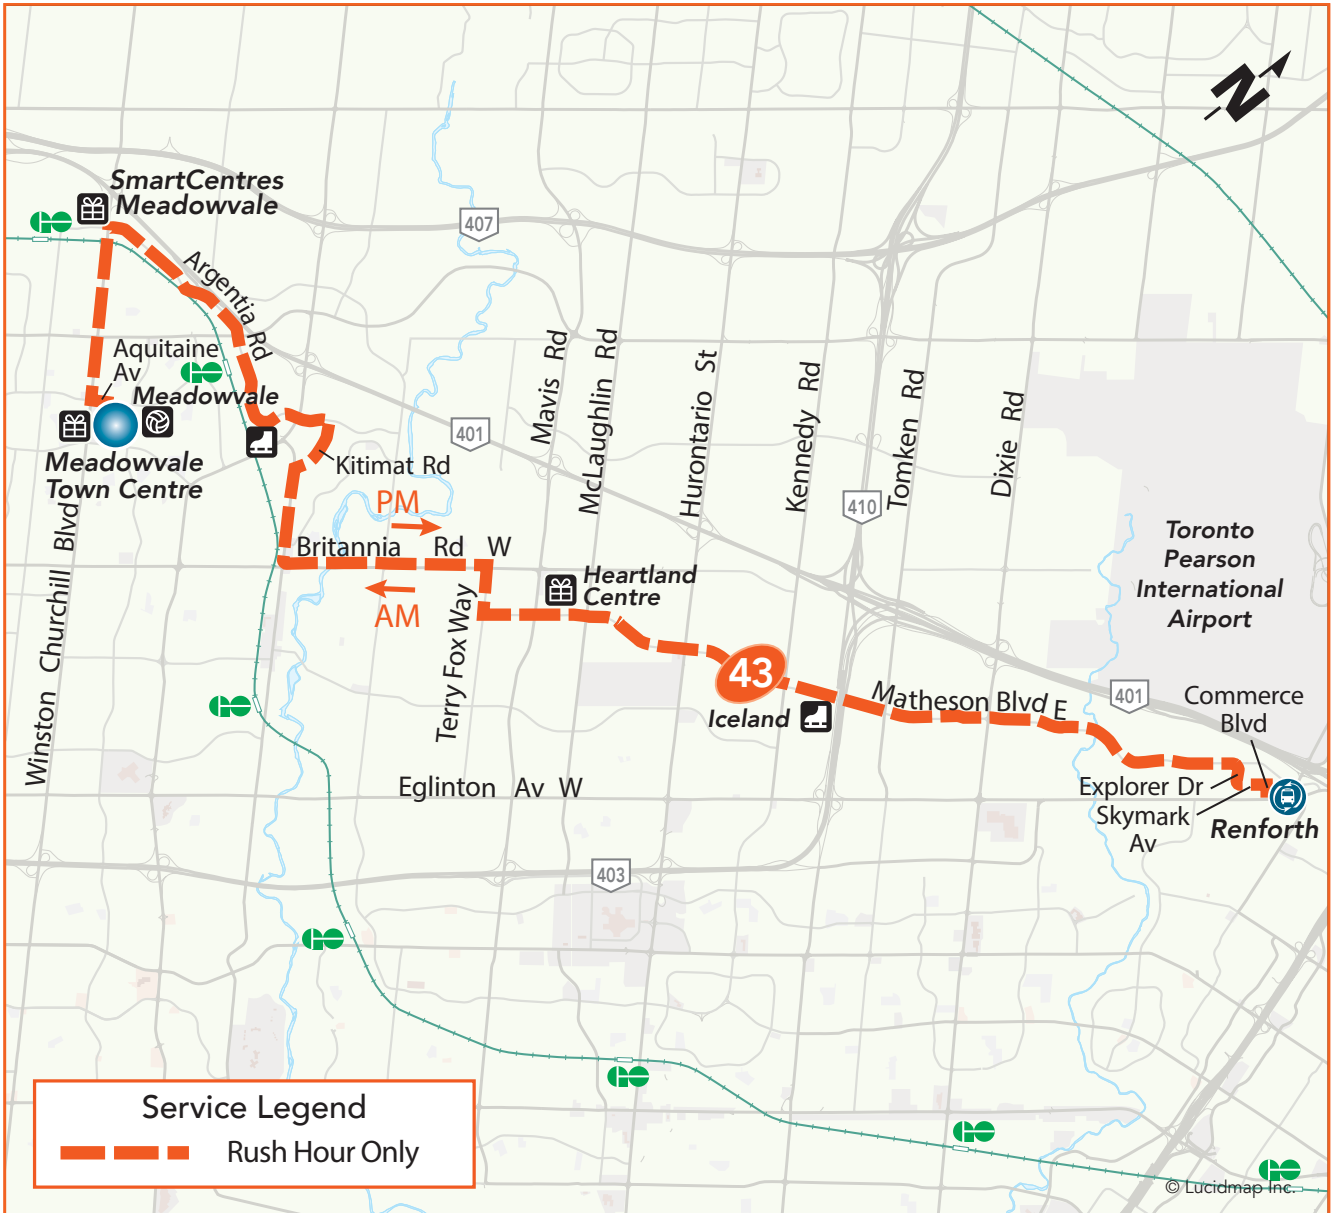

43

Matheson

Local Route
Monday to Friday

Northbound to Meadowvale Town Centre
Southbound to Renforth Station

Service Legend

Rush Hour Only

Legend

Terminal	TTC Subway Station	Library
Transitway Station	GO Train Station	Community Centre
High School, University or College	Hospital	Shopping Centre