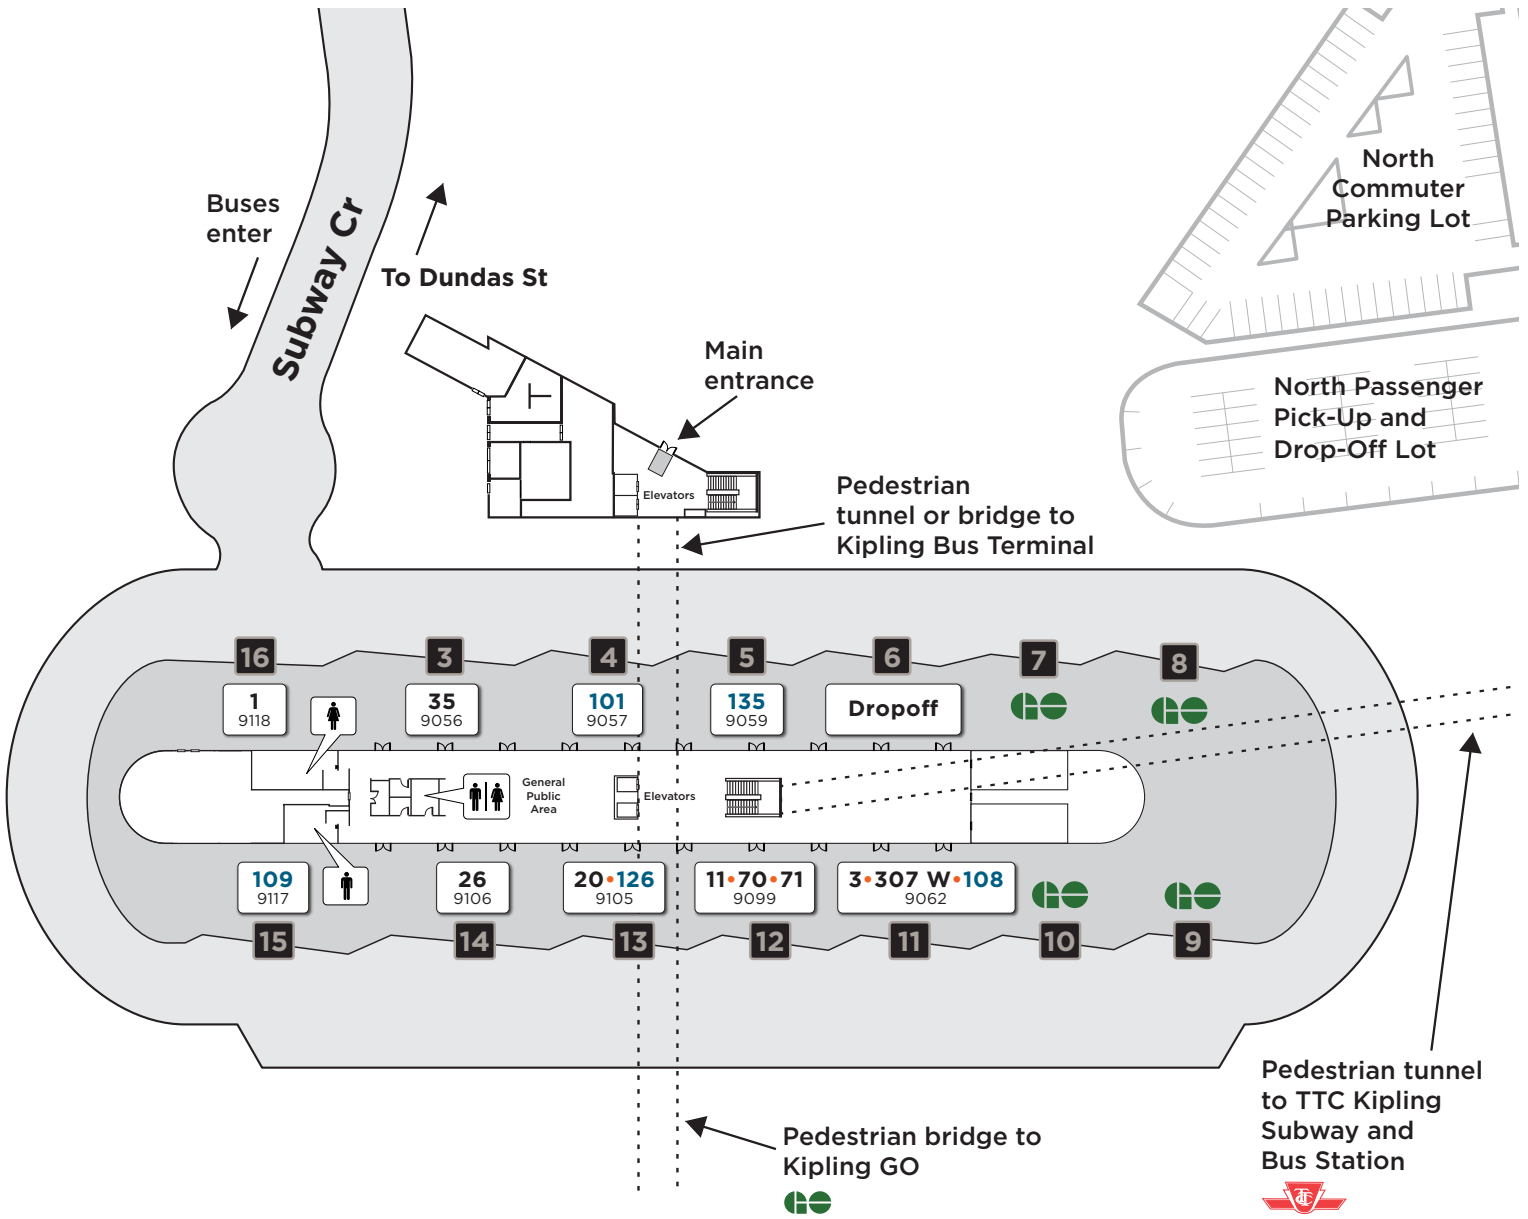

Kipling Bus Terminal

Map not to scale

Legend

Local	Route # — 1	Express	Route # — 101 W	Platform Number	4
	Bus stop # — 9118		Bus stop # — 9057		

Effective: April 27, 2026