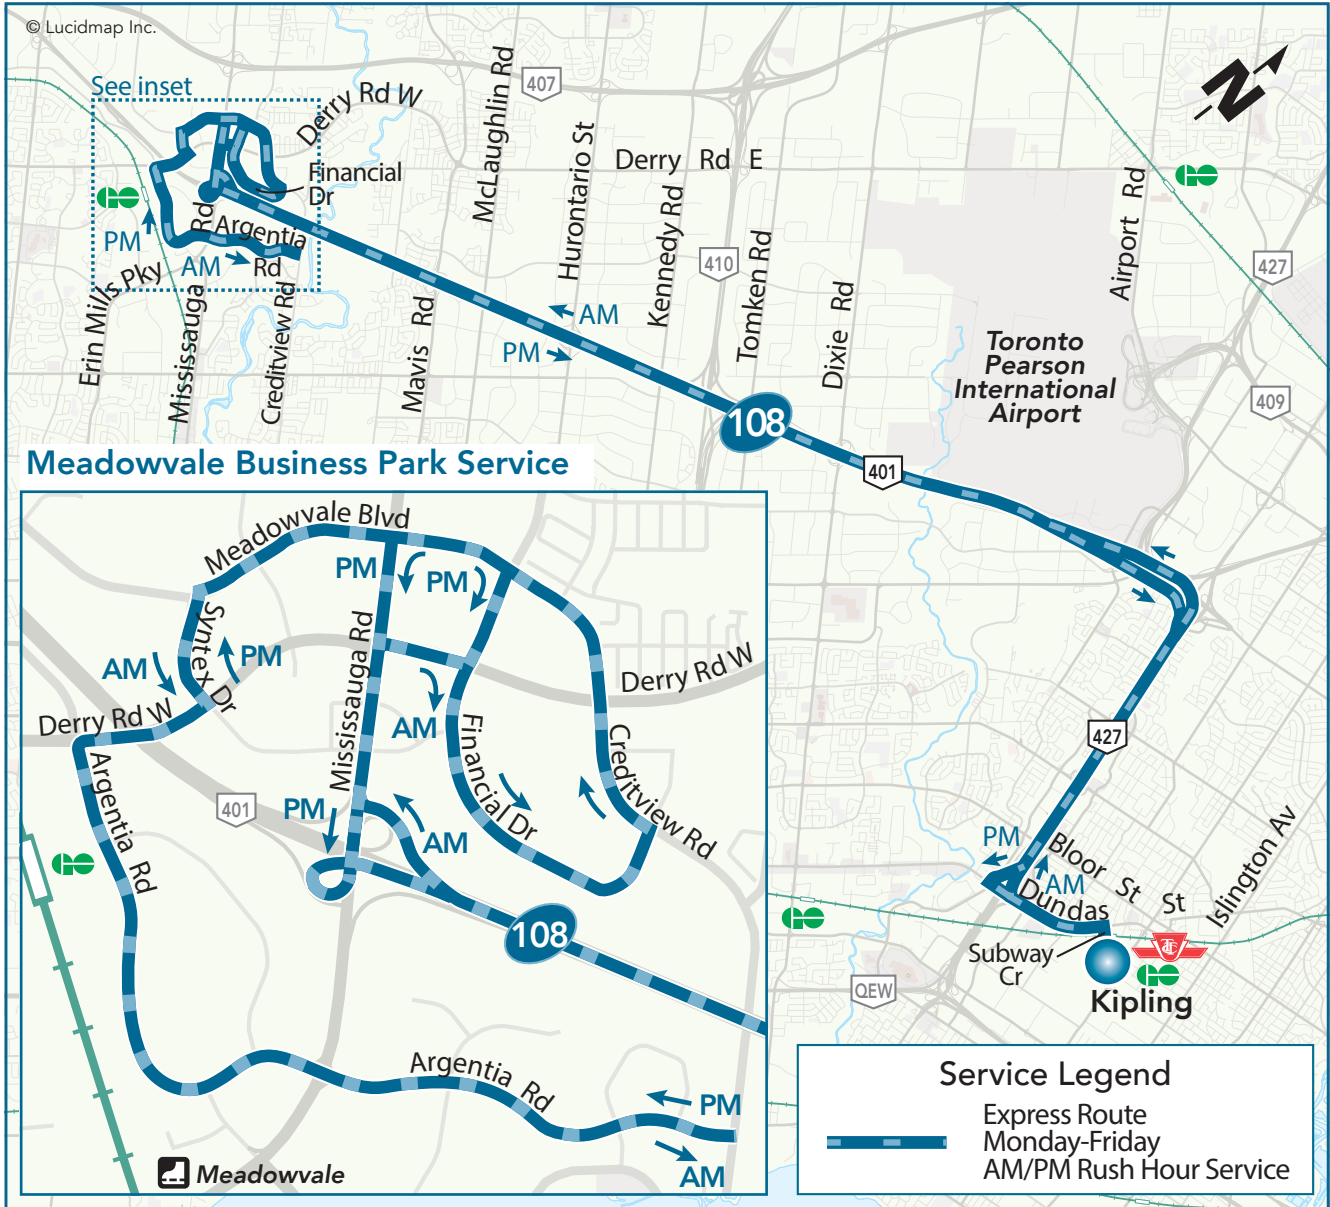

# Financial Express

**Express Route**  
**Monday to Friday**

**Northbound** to Argentia Rd  
**Southbound** to Kipling Bus Terminal

## Legend

- |                                    |                    |                  |
|------------------------------------|--------------------|------------------|
| Terminal                           | TTC Subway Station | Library          |
| Transitway Station                 | GO Train Station   | Community Centre |
| High School, University or College | Hospital           | Shopping Centre  |