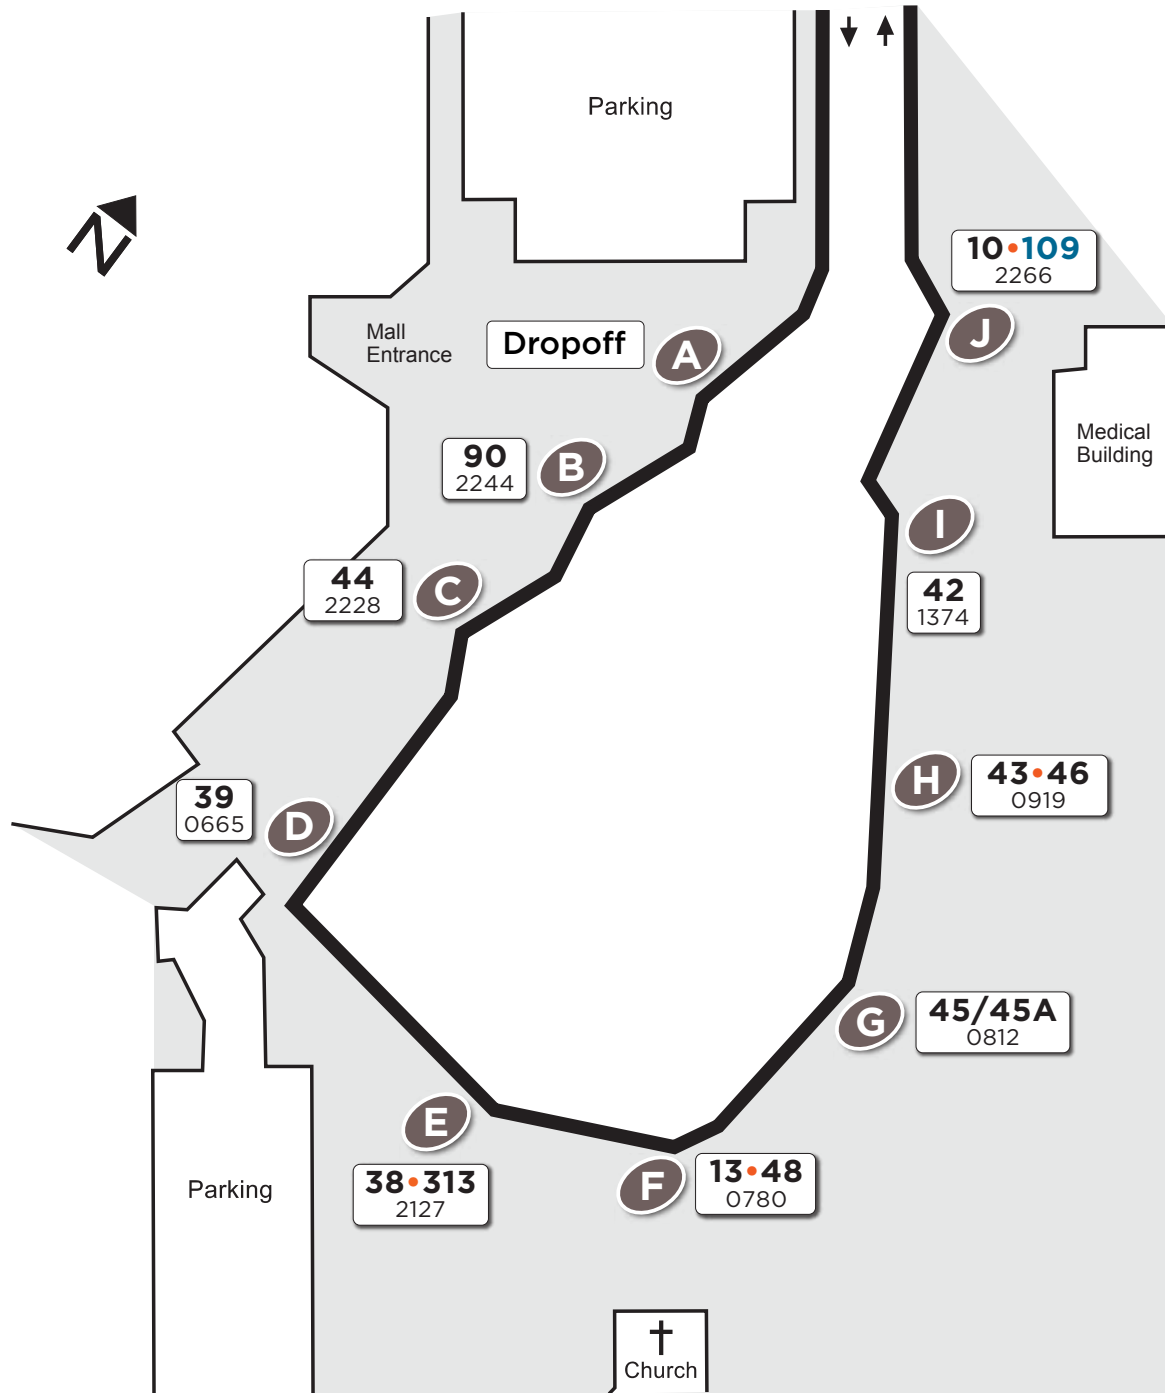

Meadowvale Town Centre

Map not to scale

Legend

Local

Route # **44**
Bus stop # 2228

Express

Route # **109**
Bus stop # 2266

Platform Letter