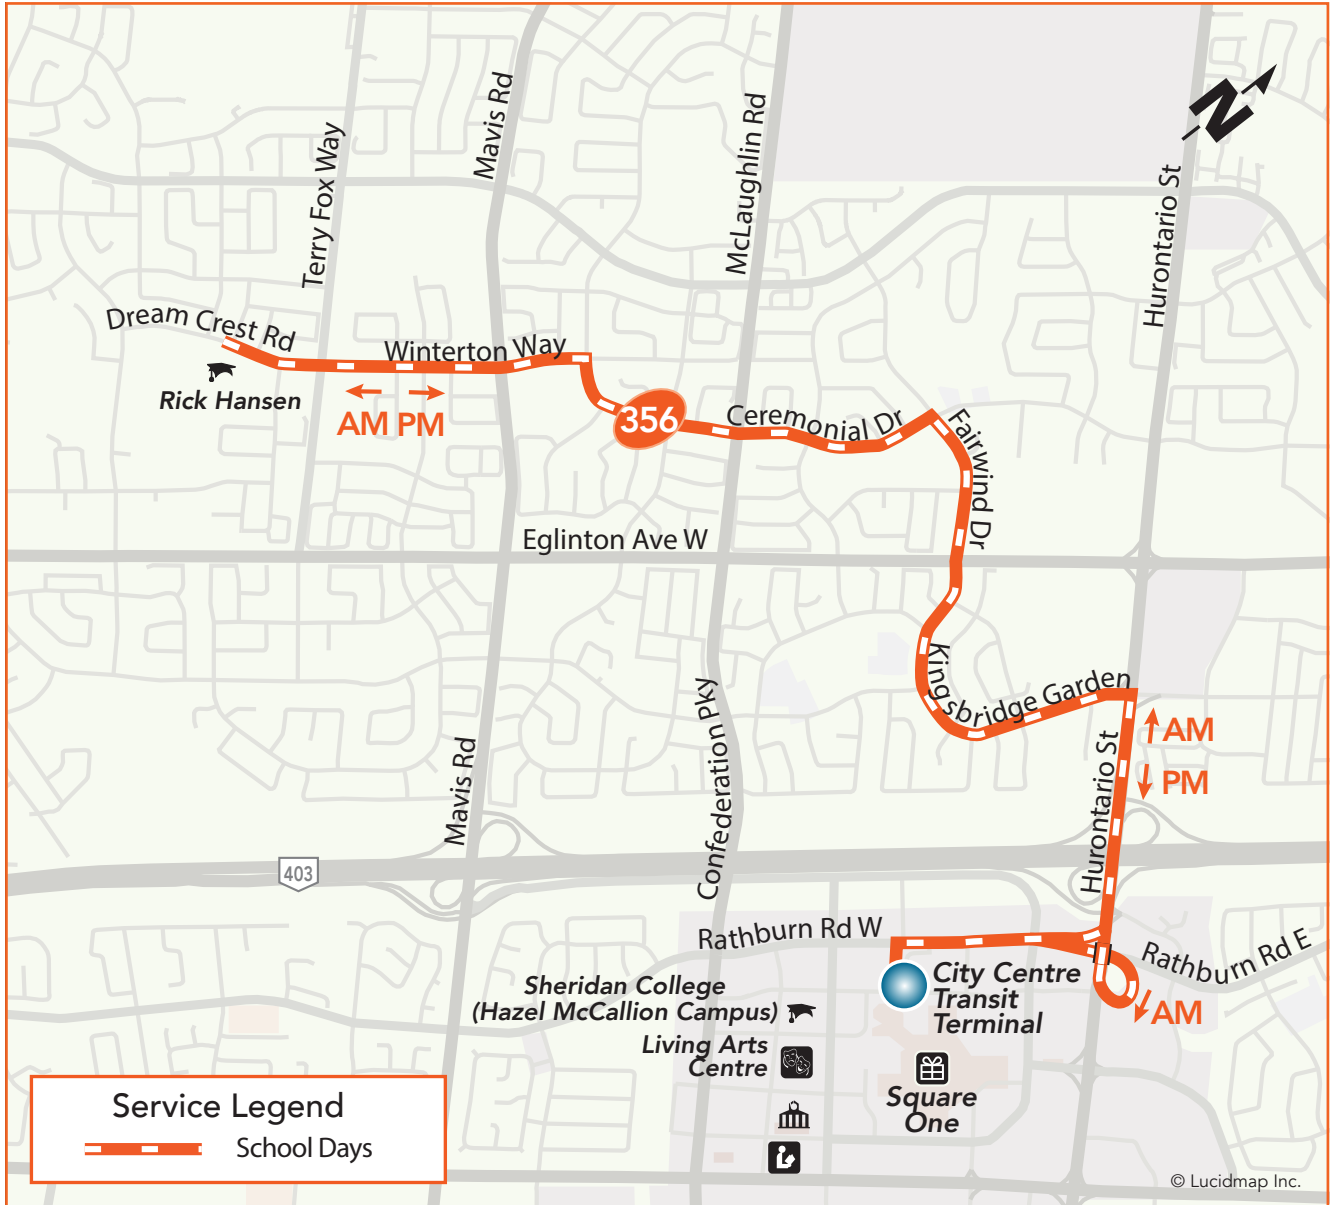

356

Rick Hansen SS

Summer School Route
Monday to Friday

North (AM) to Rick Hansen Secondary School
South (PM) to City Centre Transit Terminal

Legend

- Terminal
- Transitway Station
- High School, University or College
- TTC Subway Station
- GO Train Station
- Hospital
- Library
- Community Centre
- Shopping Centre