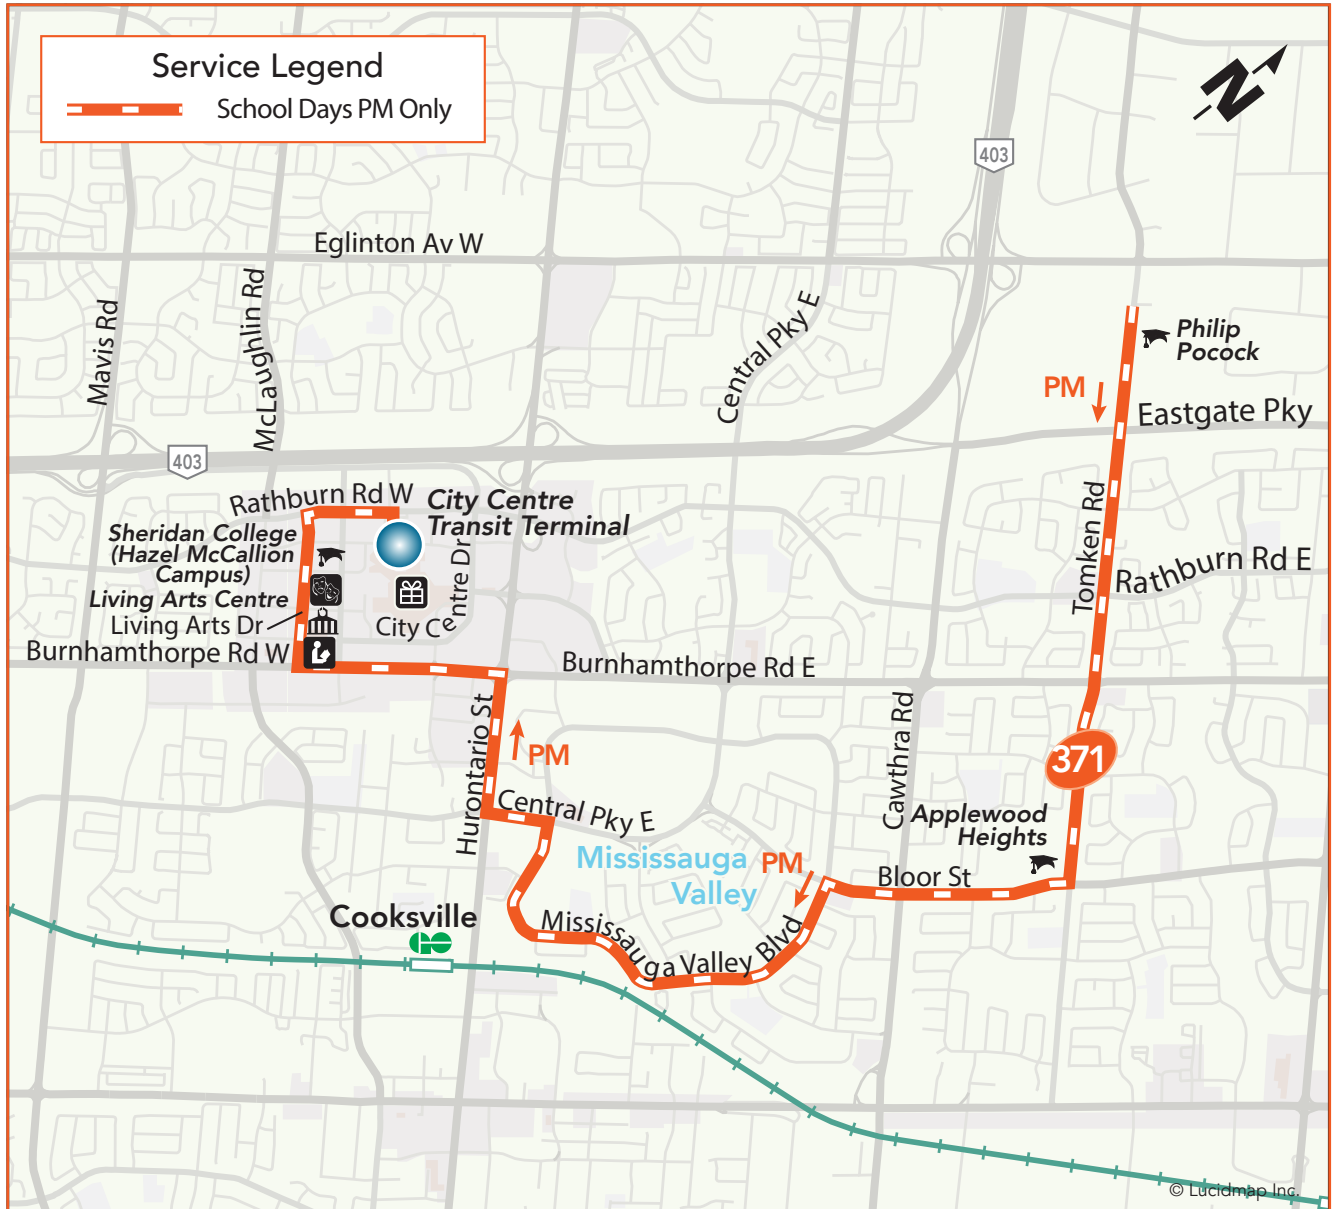

371

Philip Pocock SS

Summer School Route
Monday to Friday

West (PM) to City Centre Transit Terminal

Legend

- | | | |
|------------------------------------|--------------------|------------------|
| Terminal | TTC Subway Station | Library |
| Transitway Station | GO Train Station | Community Centre |
| High School, University or College | Hospital | Shopping Centre |