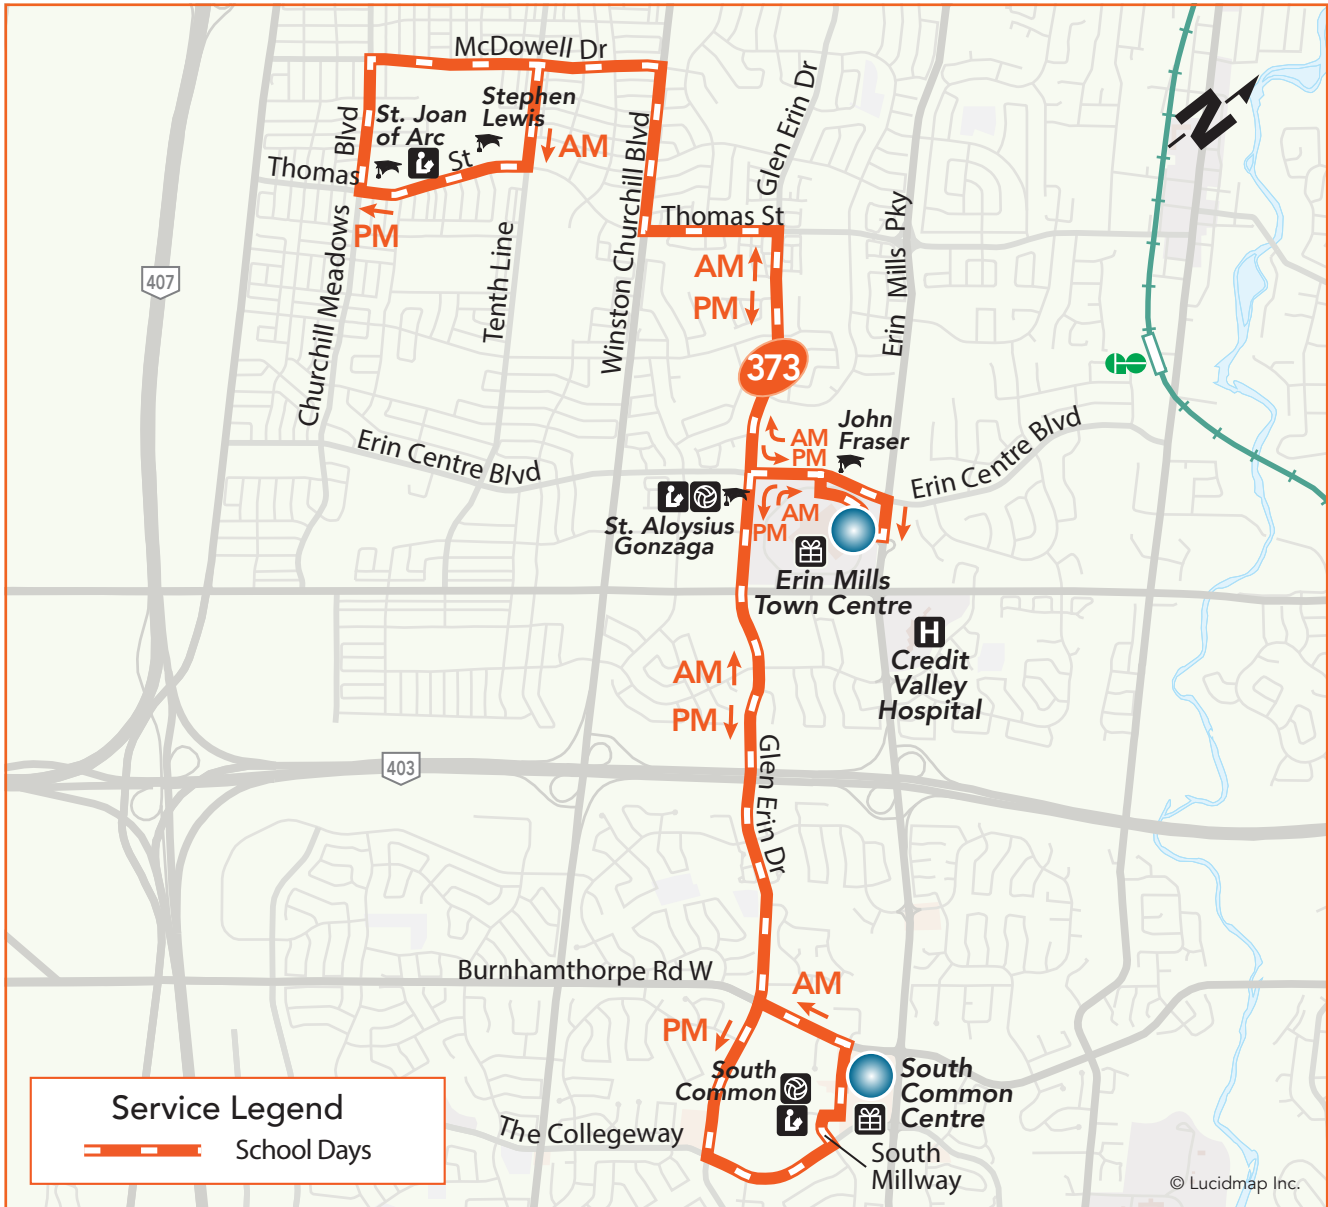

373

Joan of Arc SS

Summer School Route
Monday to Friday

North (AM) to Joan of Arc Secondary School
South (PM) to South Common Centre

Legend

- | | | |
|------------------------------------|--------------------|------------------|
| Terminal | TTC Subway Station | Library |
| Transitway Station | GO Train Station | Community Centre |
| High School, University or College | Hospital | Shopping Centre |