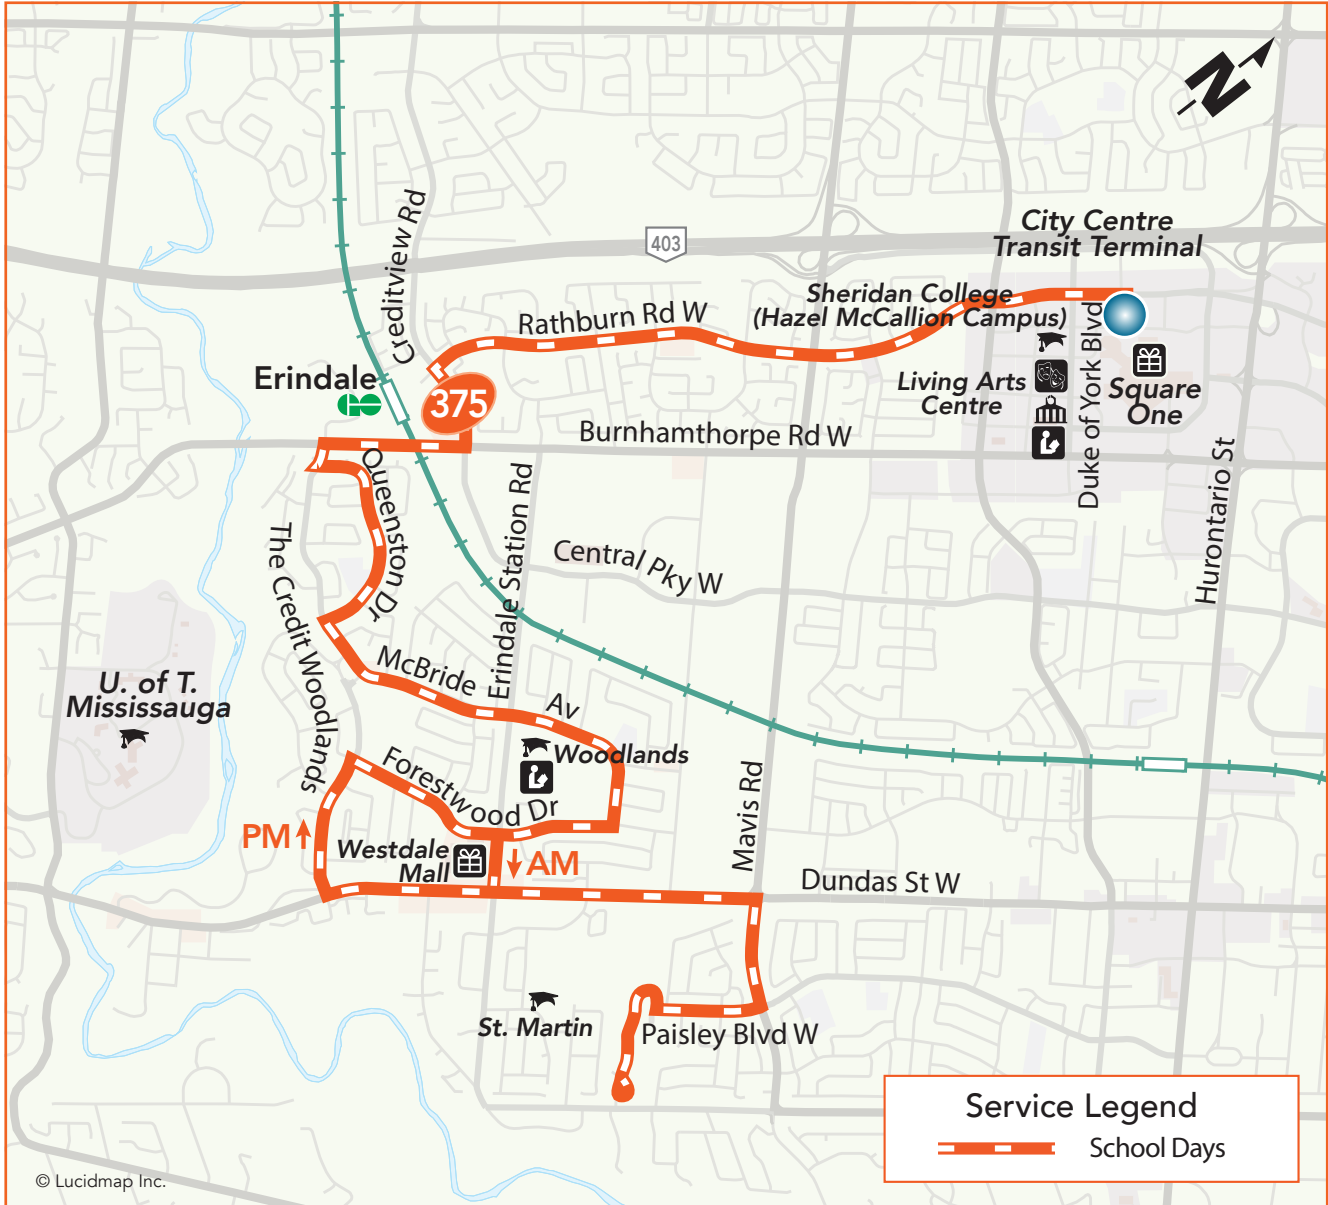

375

St Martin SS

**Summer School Route
Monday to Friday**

East (PM) to City Centre Transit Terminal
West (AM) to Huron Park

© Lucidmap Inc.

Legend

- | | | |
|------------------------------------|--------------------|------------------|
| Terminal | TTC Subway Station | Library |
| Transitway Station | GO Train Station | Community Centre |
| High School, University or College | Hospital | Shopping Centre |