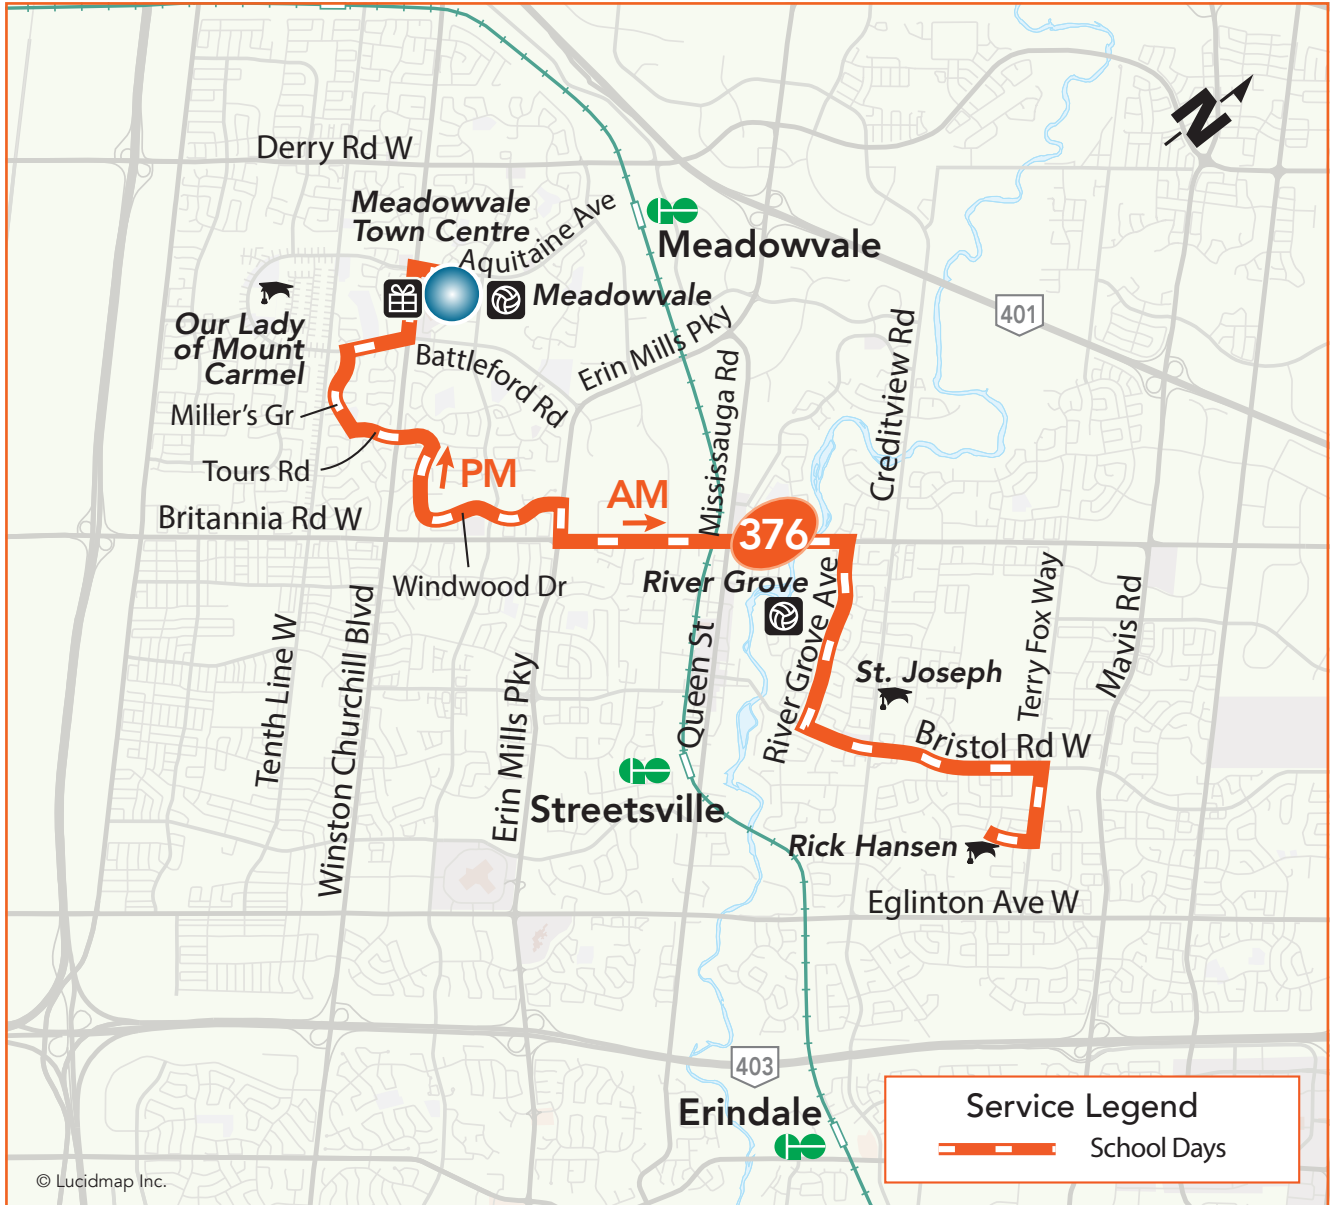

376

Rick Hansen SS

Summer School Route
Monday to Friday

North (PM) to Meadowvale Town Centre
South (AM) to Rick Hansen Secondary School

© Lucidmap Inc.

Legend

- | | | |
|------------------------------------|--------------------|------------------|
| Terminal | TTC Subway Station | Library |
| Transitway Station | GO Train Station | Community Centre |
| High School, University or College | Hospital | Shopping Centre |

Effective: July 6 to 31, 2026