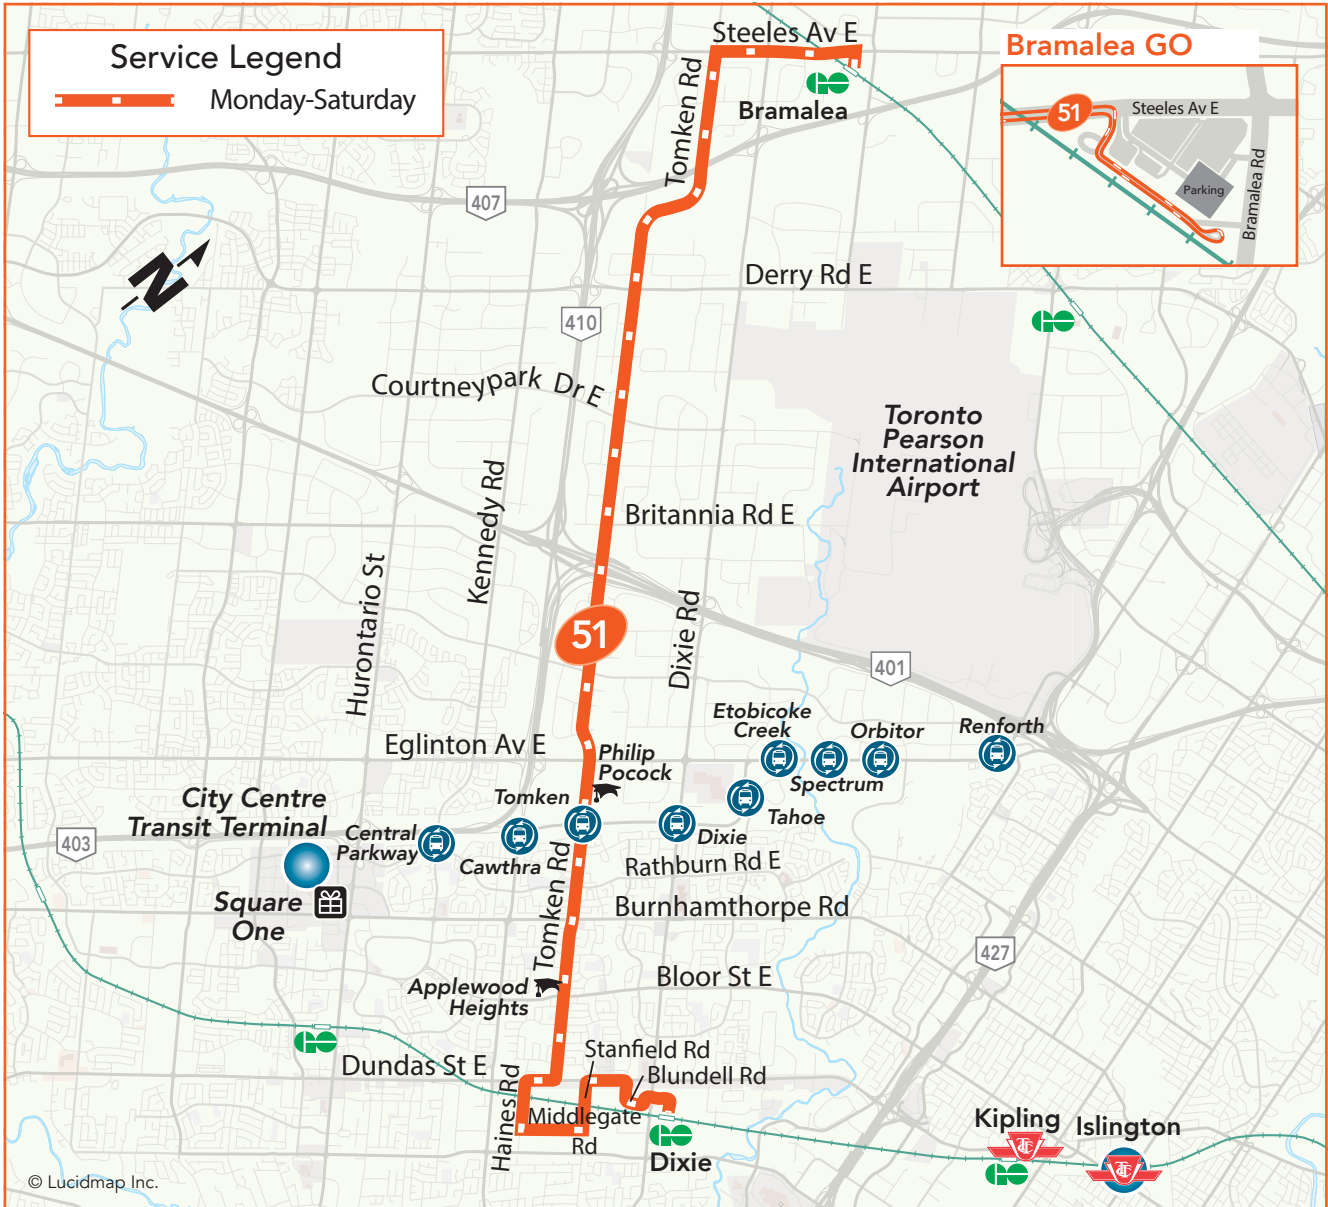

51

Tomken

Local Route
Monday to Saturday

Northbound to Bramalea GO Station
Southbound to Dixie GO Station

Legend

-  Terminal
-  Transitway Station
-  High School, University or College
-  TTC Subway Station
-  GO Train Station
-  Hospital
-  Library
-  Community Centre
-  Shopping Centre