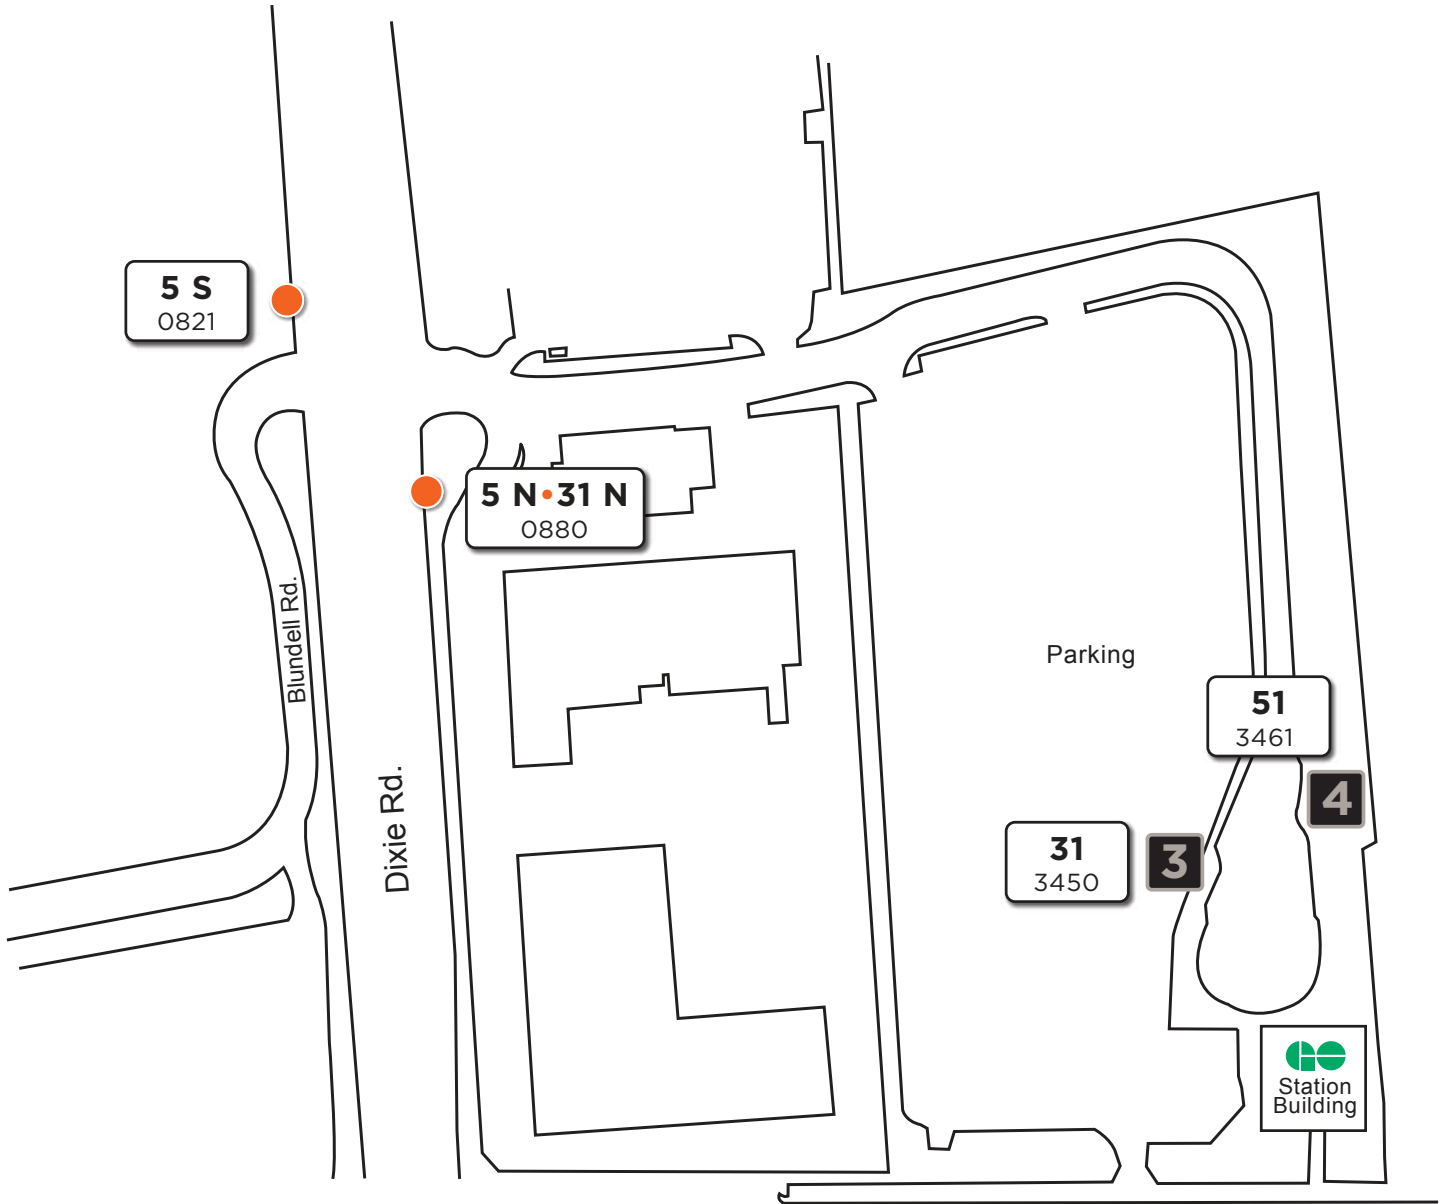

Dixie GO

Map not to scale

Legend

Local

Route # — **31**
Bus stop # — 3450

Platform Number

3

Bus Stop Marker