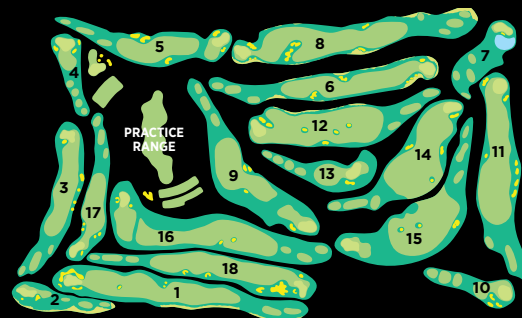

Date:

Scorer:

Attest:

LOCAL RULES R.C.G.A. RULES GOVERN ALL PLAY EXCEPT

WHERE MODIFIED BY LOCAL RULES

- Fescue, thistles and natural grass areas are deemed as a lateral hazard – drop ball two club lengths from point of entry; penalty one stroke.
- Dress code must be followed at all times.
- Each player must have their own set of clubs.
- Soft spikes only.
- Repair all ball marks, replace divots, rake sand traps and place garbage in designated receptacles.
- Outside alcohol is NOT Permitted as per AGCO Regulations.

POWER CART RULES

- Be aware of your surroundings.
- Keep all arms and legs fully in the power cart at all times.
- Watch your speed. Be cautious around turns and when driving up/down hills.
- Exit Fairway at point provided. Power carts are to remain on the path beside tees and greens.

NOTICE: If you see lightning in the area, please stop play and seek shelter immediately.

Sign up for email updates about our courses at mississauga.ca/golf