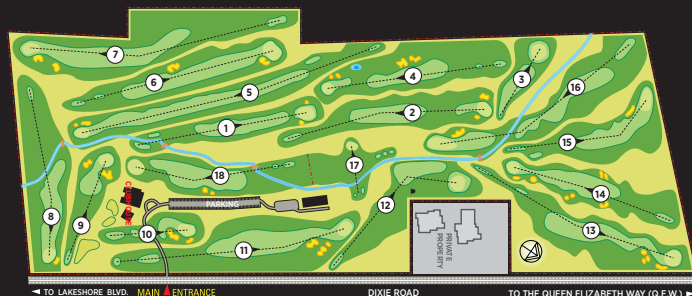

HOLE	Rating/Slope	1	2	3	4	5	6	7	8	9	OUT
BLUE	70.3 / 124	356	419	135	378	594	441	469	344	214	3350
WHITE	68.6 / 120	338	384	124	350	547	433	460	315	199	3150
RED	M 63.8 / 109 L 68.2 / 115	286	278	113	291	420	390	417	220	137	2552
HANDICAP		13	9	17	7	3	1	5	15	11	
PAR	Mens / Ladies	4	4	3	4	5	4	5	4	3	36
+/-											
Date	Scorer										

10	11	12	13	14	15	16	17	18	IN	TOTAL	HCP	NET
150	414	327	414	338	317	477	95	360	2892	6242		
134	371	294	387	334	302	467	91	333	2713	5863		
105	291	258	300	239	289	423	86	303	2294	4846		
16	6	10	2	12	14	8	18	4				
3	4	4	4	4	4	5	3	4	35	71		
Attest												

LOCAL RULES R.C.G.A. RULES GOVERN ALL PLAY EXCEPT WHERE MODIFIED BY LOCAL RULES

- Dress code must be followed at all times.
- Each player must have their own set of clubs.
- Soft spikes only.
- Repair all ball marks, replace divots, rake sand traps and place garbage in designated receptacles.
- Outside alcohol is NOT Permitted as per AGCO Regulations.

POWER CART RULES

- Be aware of your surroundings.
- Keep all arms and legs fully in the power cart at all times.
- Watch your speed. Be cautious around turns and when driving up/down hills.
- Exit Fairway at point provided. Power carts are to remain on the path beside tees and greens.
- Always engage Parking Brake prior to exiting the cart.

NOTICE: If you see lightning in the area, please stop play and seek shelter immediately.

Sign up for email updates about our courses at mississauga.ca/golf