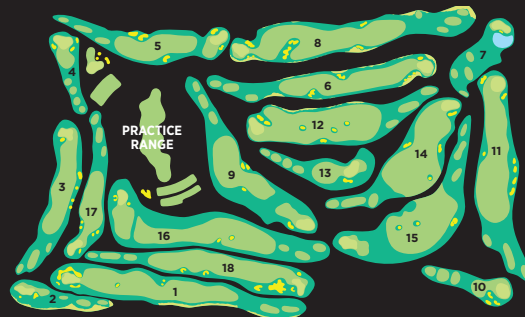

Date:

Scorer:

Attest:

LOCAL RULES R.C.G.A. RULES GOVERN ALL PLAY EXCEPT WHERE MODIFIED BY LOCAL RULES

- Fescue, thistles and natural grass areas are deemed as a lateral hazard – drop ball two club lengths from point of entry; penalty one stroke.
- Dress code must be followed at all times.
- Each player must have their own set of clubs.
- Soft spikes only.
- Repair all ball marks, replace divots, rake sand traps and place garbage in designated receptacles.
- Outside alcohol is NOT Permitted as per AGCO Regulations.

POWER CART RULES

- Be aware of your surroundings.
- Keep all arms and legs fully in the power cart at all times.
- Watch your speed. Be cautious around turns and when driving up/down hills.
- Exit Fairway at point provided. Power carts are to remain on the path beside tees and greens.

NOTICE: If you see lightning in the area, please stop play and seek shelter immediately.

Sign up for email updates about our courses at mississauga.ca/golf