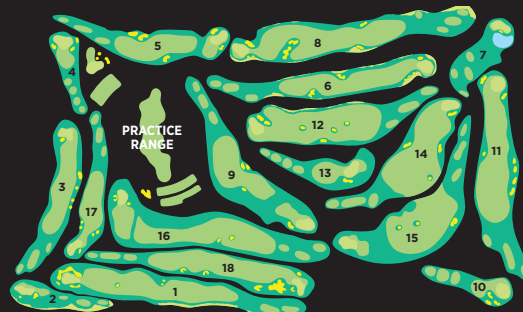

LOCAL RULES R.C.G.A. RULES GOVERN ALL PLAY EXCEPT

WHERE MODIFIED BY LOCAL RULES

- Fescue, thistles and natural grass areas are deemed as a lateral hazard – drop ball two club lengths from point of entry; penalty one stroke.
- Dress code must be followed at all times.
- Each player must have their own set of clubs.
- Soft spikes only.
- Repair all ball marks, replace divots, rake sand traps and place garbage in designated receptacles.
- Outside alcohol is NOT Permitted as per AGCO Regulations.

POWER CART RULES

- Be aware of your surroundings.
- Keep all arms and legs fully in the power cart at all times.
- Watch your speed. Be cautious around turns and when driving up/down hills.
- Exit Fairway at point provided. Power carts are to remain on the path beside tees and greens.

NOTICE: If you see lightning in the area, please stop play and seek shelter immediately.

Sign up for email updates about our courses at mississauga.ca/golf